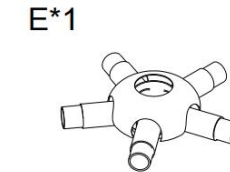

Weight Limitation

250LBS

PARTS LIST

Seat Frame

Mechanism

Armrest

Gas lift

Base arm

②*4
M6*18mm

Bolt

③*4
M8*40mm

Bolt

④*1
M6

Allen Key

⑤*4

wood plug