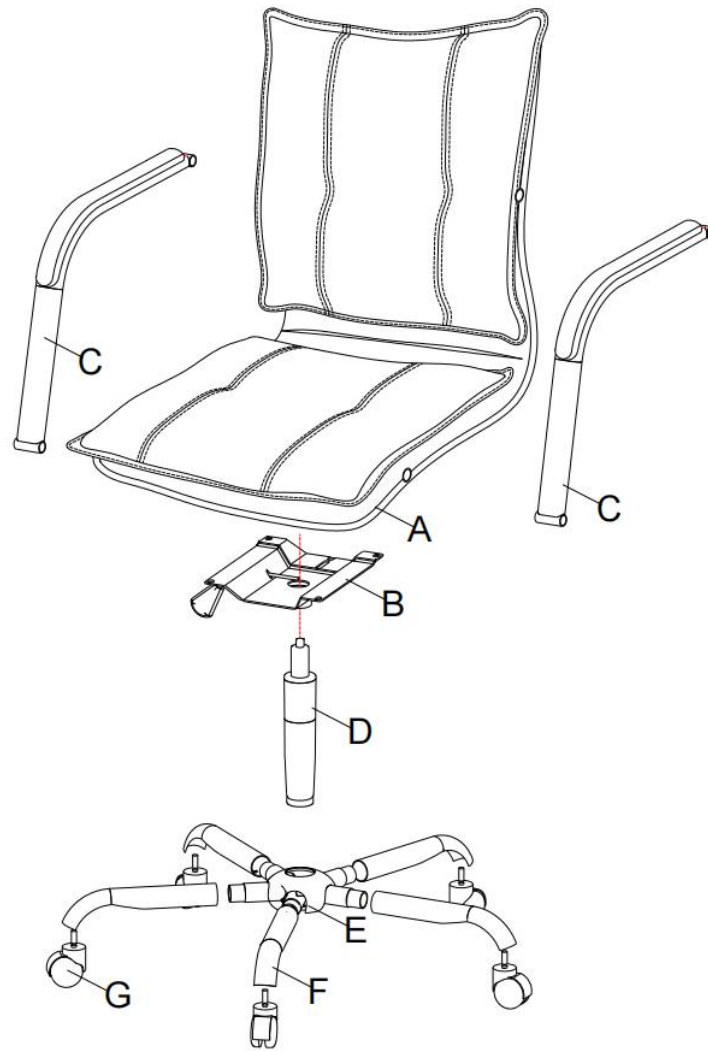

Foot tube

G*5

Casters

Persons Required For Assembly:

Overview

HARDWARE LIST

①*10
M6*10mm

Bolt

②*4
M6*18mm

Bolt

③*4
M8*40mm

Bolt

④*1
M6

Allen Key

⑤*4

wood plug